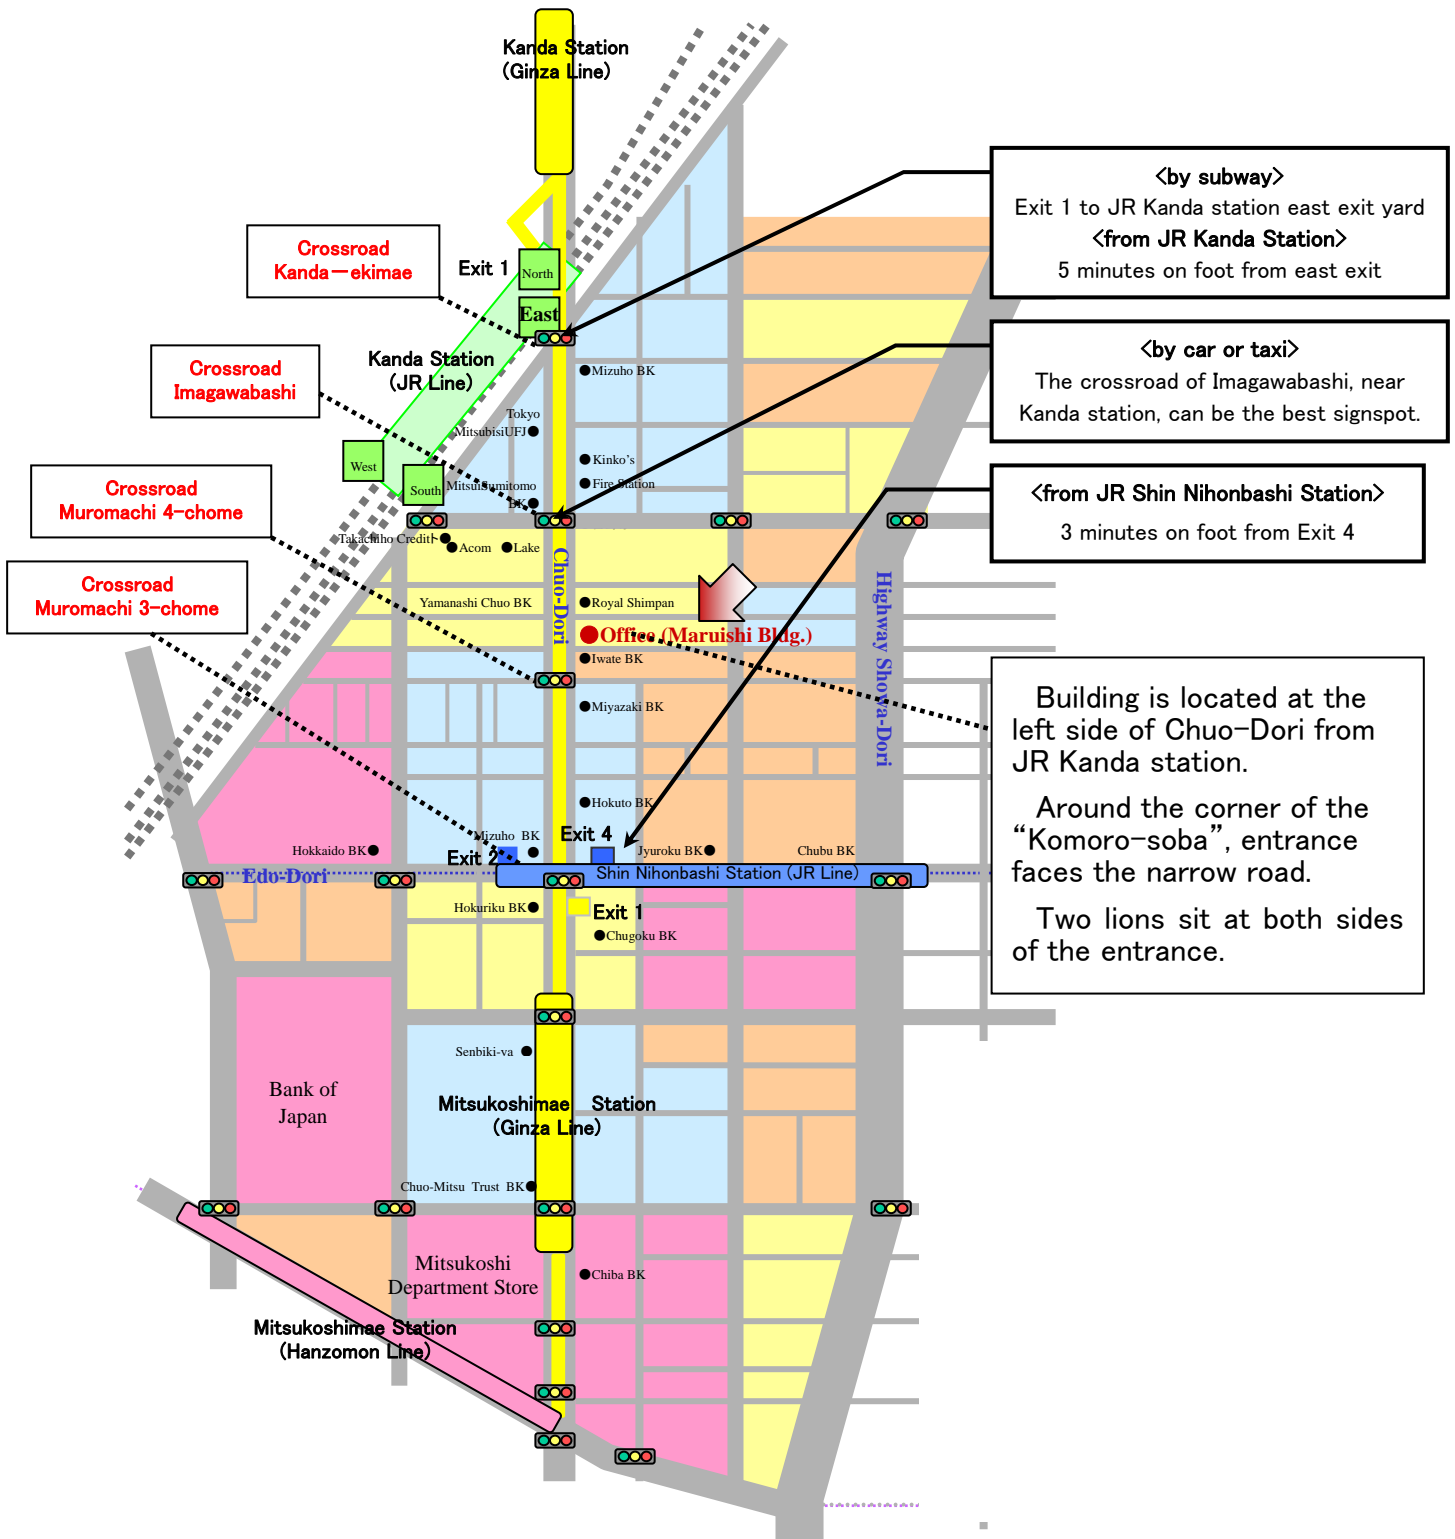

Acalax Co., Ltd

Maruishi Bldg. 10-4, Kajicho 1-chome, Chiyoda-ku, Tokyo, 101-0044

TEL: 03-5209-1251 FAX: 03-5209-1259

<by subway>
Exit 1 to JR Kanda station east exit yard
<from JR Kanda Station>
5 minutes on foot from east exit

<by car or taxi>
The crossroad of Imagawabashi, near
Kanda station, can be the best signpost.

<from JR Shin Nihonbashi Station>
3 minutes on foot from Exit 4

Building is located at the
left side of Chuo-Dori from
JR Kanda station.
Around the corner of the
"Komoro-soba", entrance
faces the narrow road.
Two lions sit at both sides
of the entrance.